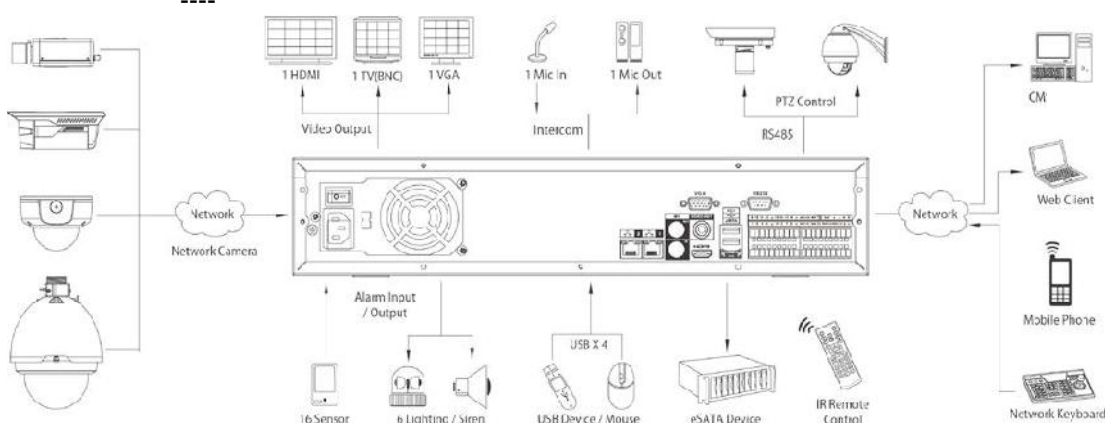

System Connection